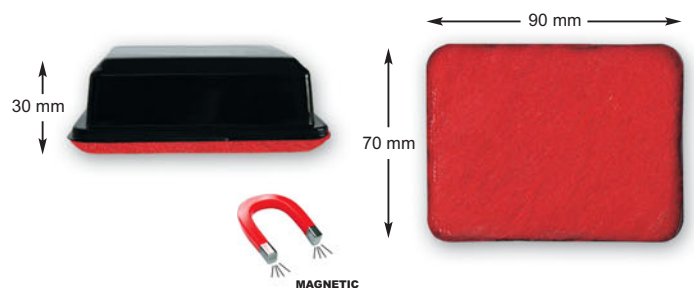

Z420 MAGNETIC WIPER ŚCIERAK Z MAGNESEM

(GB) • magnetic wiper for white board •

(PL) • ścierak z magnesem do usuwania napisów wykonanych markerem ścieralnym na sucho z gładkich powierzchni •

UCHWKŁ MARKER M410/415 HOLDER WITH GLUE UCHWYT DO MARKERA M410/M415 Z KLEJEM

(GB) • packed in 100 pcs in plastic bag •

(PL) • pakowane po 100 szt w torebkę foliową •